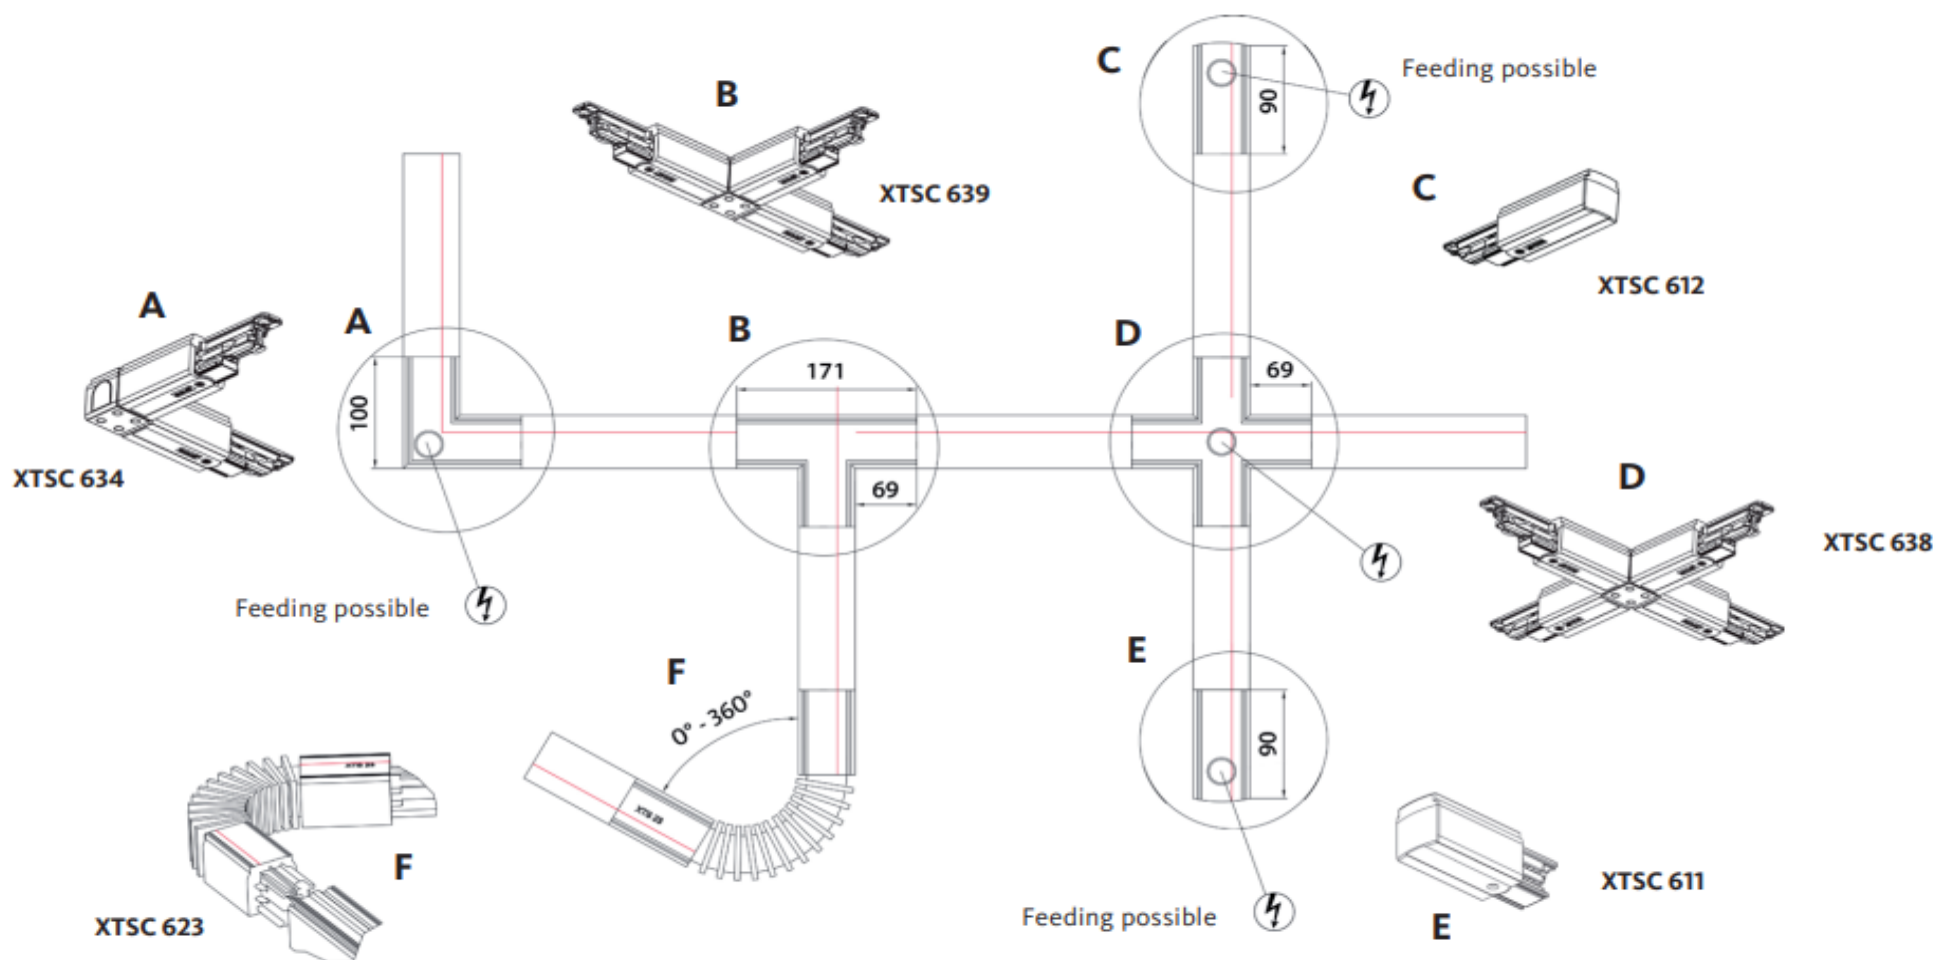

# DALI 3-CIRCUIT TRACK

# oktalite

Luminaire type	3-ph system global
Mounting	Surface-mounted / recessed / pendant
Length	1000 mm, 2000 mm, 3000 mm
Colour	white, silver/grey, black
Connection	AC current 230 V = max. 3,600 W (16 A) three-circuit current 400 V = max. 3 x 3,600 W = 10.800 W with individual fusing of all 3 circuits (3 x 16 A) DALI 1A 50V FELV
Surface	Aluminium
Light control	on request
Components	

-  3-circuit track
-  Feeding
-  Coupler
-  Mounting
-  Accessories

Test seal

Technical details as well as weight specifications and measurements have been prepared with care. Errors excepted. All dimensions in mm · Product images are used as an example and may differ from the original · We reserve the right to make changes, insofar as they serve progress · Oktalite Lichttechnik GmbH · Mathias-Brüggen-Str. 73 · 50829 Cologne · T +49 221 59767-0 · F +49 221 59767-40 · mail@oktalite.com · www.oktalite.com – 08.06.2022

## DALI 3-CIRCUIT TRACK

oktalite

Tracks	Length	Reference number		
		white	silver	black
<b>Surface-mounted track</b> 	1000 mm	10112467 7944200	10112460 7944500	10138969 7944800
	2000 mm	10112468 7944300	10112461 7944600	10138970 7944900
	3000 mm	10112469 7944400	10112462 7944700	10138971 7945000
<b>Recessed track</b> 	1000 mm	10112463 7945100	10112479 7945400	10138972 7945700
	2000 mm	10112464 7945200	10112480 7945500	10138973 7945800
	3000 mm	10112465 7945300	10112481 7945600	10138974 7945900