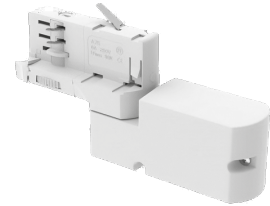

LED^{IQ} BLE ACCESSORIES

oktalite

4 in 1 recessed sensor

passive infrared sensor (PIR)
 for ceiling installation
 suitable for the detection of movements
 for presence detection
 for measuring the brightness
 counts the switching actions (Heatmap)
 requires a ceiling cut-out of Ø 7.2 cm
Order number: 10239996 (01 white)

2 in 1 smart plug sensor

passive infrared sensor (PIR)
 suitable for the detection of movements
 for measuring the brightness
Order number: 10195265 (01 white)

LMS Cloud Gateway CAS bl BLE

Remote Control - Cloud Gateway
 Remote maintenance worldwide, for a Casambi network
 up to 250 participants. The gateway establishes the connection
 between our LED IQ BLE (Casambi) lights and the internet.
 Internet connection via Ethernet interface or via
 Wifi (2.4 GHz / 5.0 GHz) possible. Replaces the TK 10240003
 LMS Gateway 2Net HOL bl BLE in the portfolio
TK-Nummer: 10334005

LMS TouchP + 24V UP PS THE bl BLE

Innovative touch panel (room control unit) with BLE interface
 as well as temperature and air quality (CO₂) display.
 Enables the central control of a BLE (Casambi network)
 via the 4.8" touch display. Up to 8 groups and 8 scenes
 can be controlled. The device has a 24 V power supply
 for the flush-mounted box. The device can thus be installed
 in front of the flush-mounted box.
TK-Nummer: 50287394

Mesh repeater

for installation in a false ceiling
to easily increase the BLE range
to bypass interfering factors, e.g. angled corners
Order number: 10240001

Mesh repeater

for use on 3-phase tracks
to easily increase the BLE range
to bypass interfering factors, e.g. angled corners
Order number: 10239999 (01 white)
Order number: 10240000 (05 black)