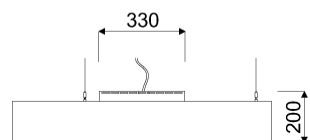

	RAL 9006 white aluminium
	RAL 9016 traffic white
	Special colours on request
Surface	structure powder-coated
Suspension length	1500mm, 3000mm, 6000mm
Nominal voltage	220 - 240 V, 50/60Hz
Lighting controls	DALI DT6
Installation	Recommended for new installation.
Weight	13.0 kg / 23.0 kg / 26.0 kg

Components	Luminaire housing
	Suspensions

Test seal	
-----------	--

Technical details as well as weight specifications and measurements have been prepared with care. Errors excepted. All dimensions in mm · LED service life data: L80/B10 at ambient temperature (ta) 25°C. Rated lamp service life 50,000h. Luminous flux and efficiency specifications are subject to a tolerance of +/- 10%. Min CRI Ra: >80 / >90 · Product images are used as an example and may differ from the original · We reserve the right to make changes, insofar as they serve progress. The Single Lighting Regulation (SLR) documentation can be found in our download area. Oktalite Lichttechnik GmbH · Mathias-Brüggen-Str. 73 · 50829 Cologne · T 49 221 59767-0 · F 49 221 59767-40 · mail@oktalite.com · www.oktalite.com · 2023-05-15