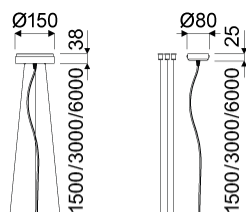

Components	Luminaire housing
	Suspensions

Test seal	
-----------	--

Technical details as well as weight specifications and measurements have been prepared with care. Errors excepted. All dimensions in mm · LED service life data: L80/B10 at ambient temperature (ta) 25°C. Rated lamp service life 50,000h. Luminous flux and efficiency specifications are subject to a tolerance of +/- 10%. Min CRI Ra: >80 / >90 · Product images are used as an example and may differ from the original · We reserve the right to make changes, insofar as they serve progress. The Single Lighting Regulation (SLR) documentation can be found in our download area. Oktalite Lichttechnik GmbH · Mathias-Brüggen-Str. 73 · 50829 Cologne · T 49 221 59767-0 · F 49 221 59767-40 · mail@oktalite.com · www.oktalite.com · 2023-05-15

Optic Loreto - LED IQ DALI

Optic Diffuser (opal)
Type Optic integrated

Beam angle

Lambertian light distribution

Cover	LOR
without	100 %

* Cover: Opaque PMMA cover disc, satin-finished on one side, 5 mm

Technical details as well as weight specifications and measurements have been prepared with care. Errors excepted. All dimensions in mm · LED service life data: L80/B10 at ambient temperature (ta) 25°C. Rated lamp service life 50,000h. Luminous flux and efficiency specifications are subject to a tolerance of +/- 10%. Min CRI Ra: >80 / >90 · Product images are used as an example and may differ from the original · We reserve the right to make changes, insofar as they serve progress. The Single Lighting Regulation (SLR) documentation can be found in our download area. Oktalite Lichttechnik GmbH · Mathias-Brüggen-Str. 73 · 50829 Cologne · T 49 221 59767-0 · F 49 221 59767-40 · mail@oktalite.com · www.oktalite.com · 2023-05-15