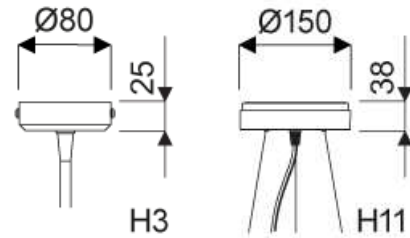

Suspensions

oktalite

Lead colour	transparent
Connection type	Pre-wired plug-in connectivity
Luminaire connection	GST15/5
Number of wire suspensions	3 wires

Mounting	Suspension length	Order number		
		white	silver	black
Surface mounted H3	1500mm	10155164	10155165	10155166
Surface mounted H3	3000mm	10155167	10155168	10155169
Surface mounted H3	6000mm	10155170	10155171	10155172
Surface mounted H11	1500mm	10155173	10155174	10155175
Surface mounted H11	3000mm	10155176	10155177	10155178
Surface mounted H11	6000mm	10155179	10155180	10155181

Technical details as well as weight specifications and measurements have been prepared with care. Errors excepted. All dimensions in mm · LED service life data: L80/B10 at ambient temperature (ta) 25°C. Rated lamp service life 50,000h. Luminous flux and efficiency specifications are subject to a tolerance of +/- 10%. Min CRI Ra: >80 / >90 · Product images are used as an example and may differ from the original · We reserve the right to make changes, insofar as they serve progress. The Single Lighting Regulation (SLR) documentation can be found in our download area. Oktalite Lichttechnik GmbH · Mathias-Brüggen-Str. 73 · 50829 Cologne · T 49 221 59767-0 · F 49 221 59767-40 · mail@oktalite.com · www.oktalite.com · 2023-05-15