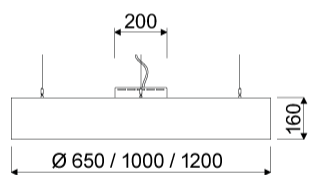

	RAL 9006 white aluminium
	RAL 9016 traffic white
	Special colours on request
Surface	structure powder-coated
Suspension length	1500mm, 3000mm, 6000mm
Nominal voltage	220 - 240 V, 50/60Hz
Lighting controls	DALI DT6
Installation	Recommended for new installation.
Weight	13.0 kg / 23.0 kg / 26.0 kg

Components	Luminaire housing
	Suspensions

Test seal	
-----------	--

Technical details as well as weight specifications and measurements have been prepared with care. Errors excepted. All dimensions in mm · LED service life data: L80/B10 at ambient temperature (ta) 25°C. Rated lamp service life 50,000h. Luminous flux and efficiency specifications are subject to a tolerance of +/- 10%. Min CRI Ra: >80 / >90 · Product images are used as an example and may differ from the original · We reserve the right to make changes, insofar as they serve progress. The Single Lighting Regulation (SLR) documentation can be found in our download area. Oktalite Lichttechnik GmbH · Mathias-Brüggen-Str. 73 · 50829 Cologne · T 49 221 59767-0 · F 49 221 59767-40 · mail@oktalite.com · www.oktalite.com · 2023-05-15

Technical details as well as weight specifications and measurements have been prepared with care. Errors excepted. All dimensions in mm · LED service life data: L80/B10 at ambient temperature (ta) 25°C. Rated lamp service life 50,000h. Luminous flux and efficiency specifications are subject to a tolerance of +/- 10%. Min CRI Ra: >80 / >90 · Product images are used as an example and may differ from the original · We reserve the right to make changes, insofar as they serve progress. The Single Lighting Regulation (SLR) documentation can be found in our download area. Oktalite Lichttechnik GmbH · Mathias-Brüggen-Str. 73 · 50829 Cologne · T 49 221 59767-0 · F 49 221 59767-40 · mail@oktalite.com · www.oktalite.com · 2023-05-15