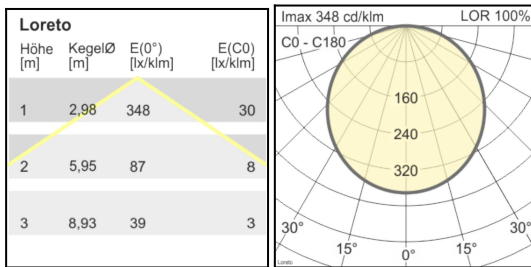

Optic Loreto - LED IQ DALI

Optic Diffuser (opal)
Type Optic integrated

Beam angle

Lambertian light distribution

Cover	LOR
without	100 %

* Cover: Opaque PMMA cover disc, satin-finished on one side, 5 mm

Technical details as well as weight specifications and measurements have been prepared with care. Errors excepted. All dimensions in mm · LED service life data: L80/B10 at ambient temperature (ta) 25°C. Rated lamp service life 50,000h. Luminous flux and efficiency specifications are subject to a tolerance of +/- 10%. Min CRI Ra: >80 / >90 · Product images are used as an example and may differ from the original · We reserve the right to make changes, insofar as they serve progress. The Single Lighting Regulation (SLR) documentation can be found in our download area. Oktalite Lichttechnik GmbH · Mathias-Brüggen-Str. 73 · 50829 Cologne · T 49 221 59767-0 · F 49 221 59767-40 · mail@oktalite.com · www.oktalite.com · 2023-05-15